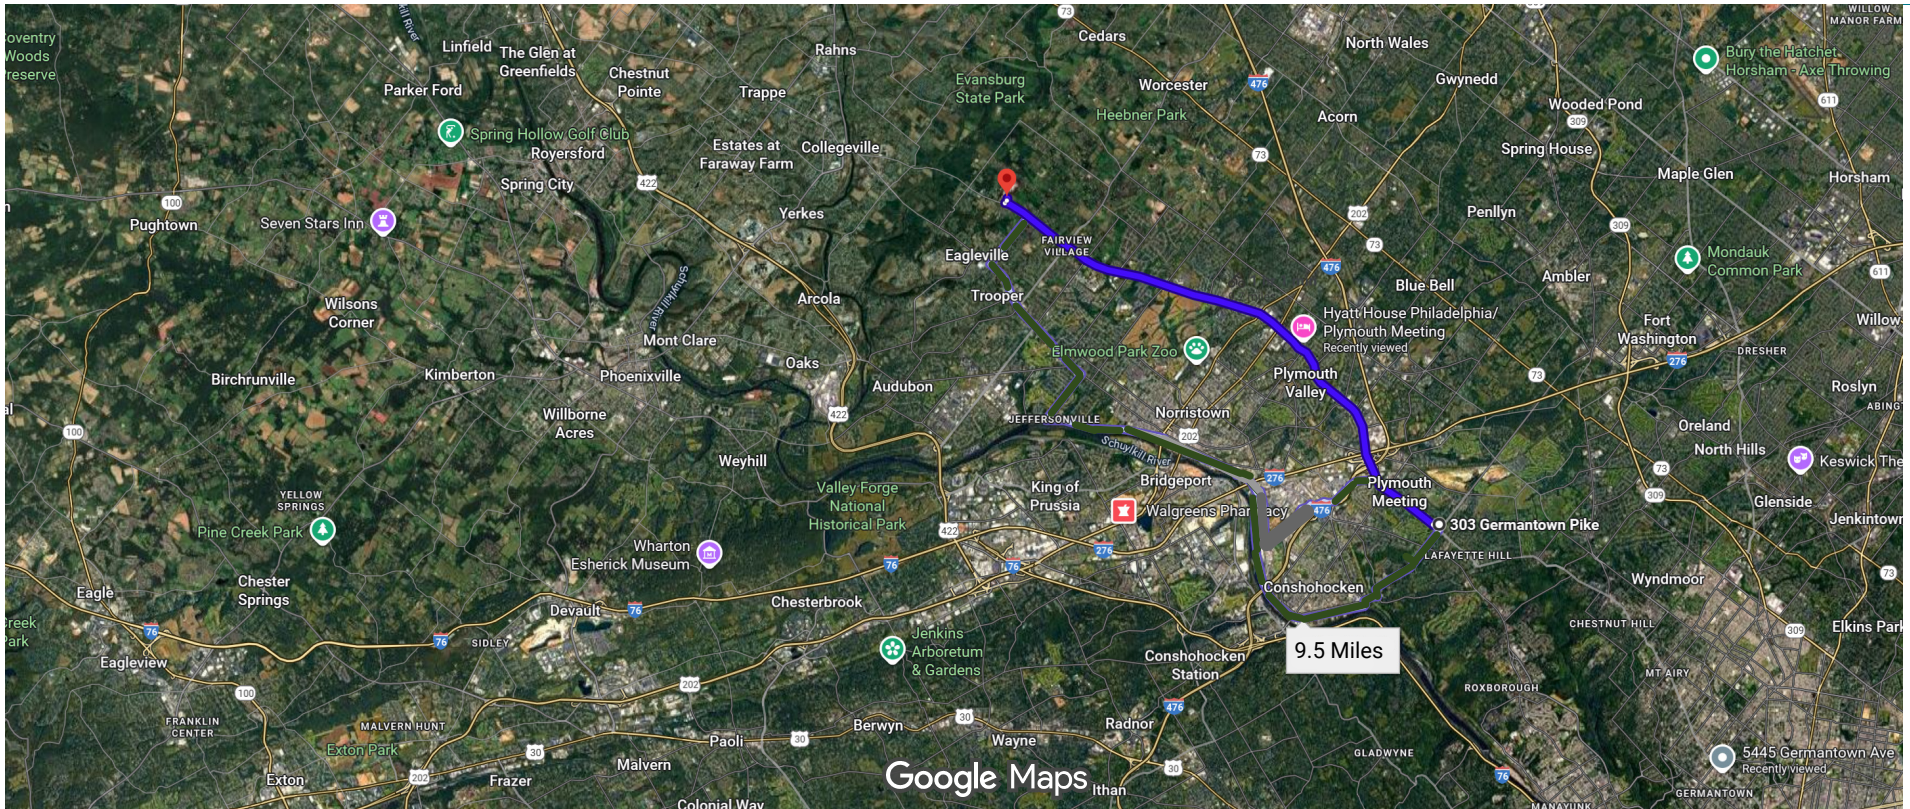

303 Germantown Pike, Lafayette Hill, PA 19444 to 1001 Kriebel Mill Rd, Eagleville, PA 19403 Walk 9.5 Miles

Walking Route will consist solely of Walking on Germantown Pike

303 Germantown Pike, Lafayette Hill, PA 19444 to 1001 Kriebel Mill Rd, Eagleville, PA 19403