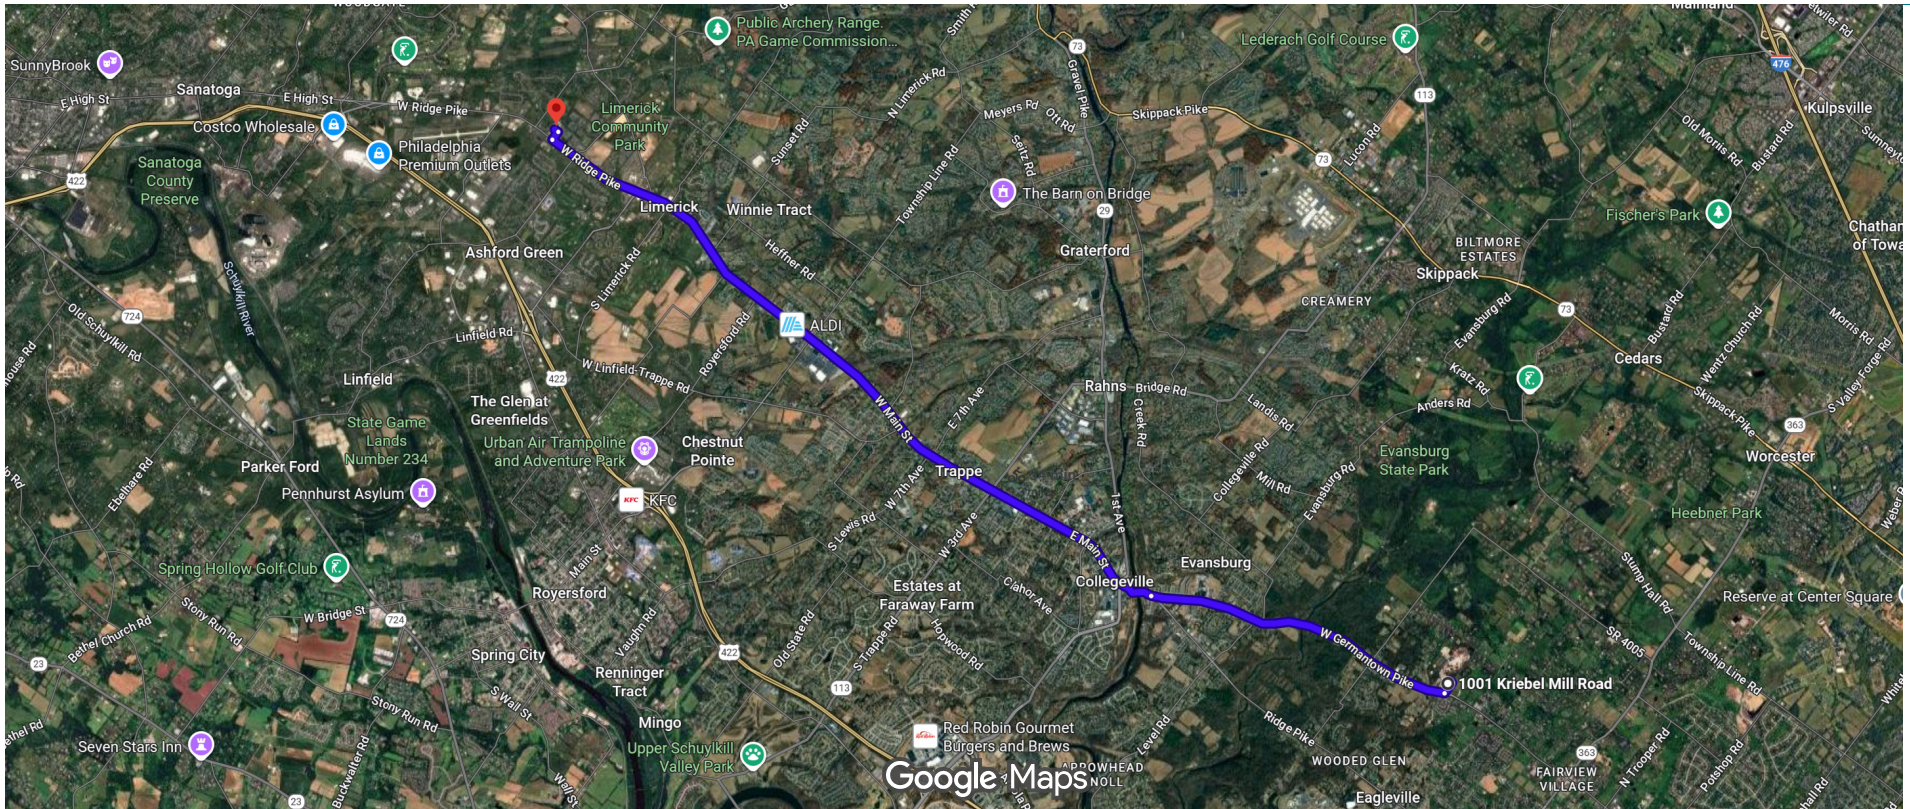

1001 Kriebel Mill Rd, Eagleville, PA 19403 to 646 W Ridge Pike, Limerick, PA 19468

Walk 9.2 Miles

W. Germantown Pike becomes E. Main Street, becomes W. Main Street becomes W. Ridge Pike

1001 Kriebel Mill Rd, Eagleville, PA 19403 to 646 W Ridge Pike, Limerick, PA 19468