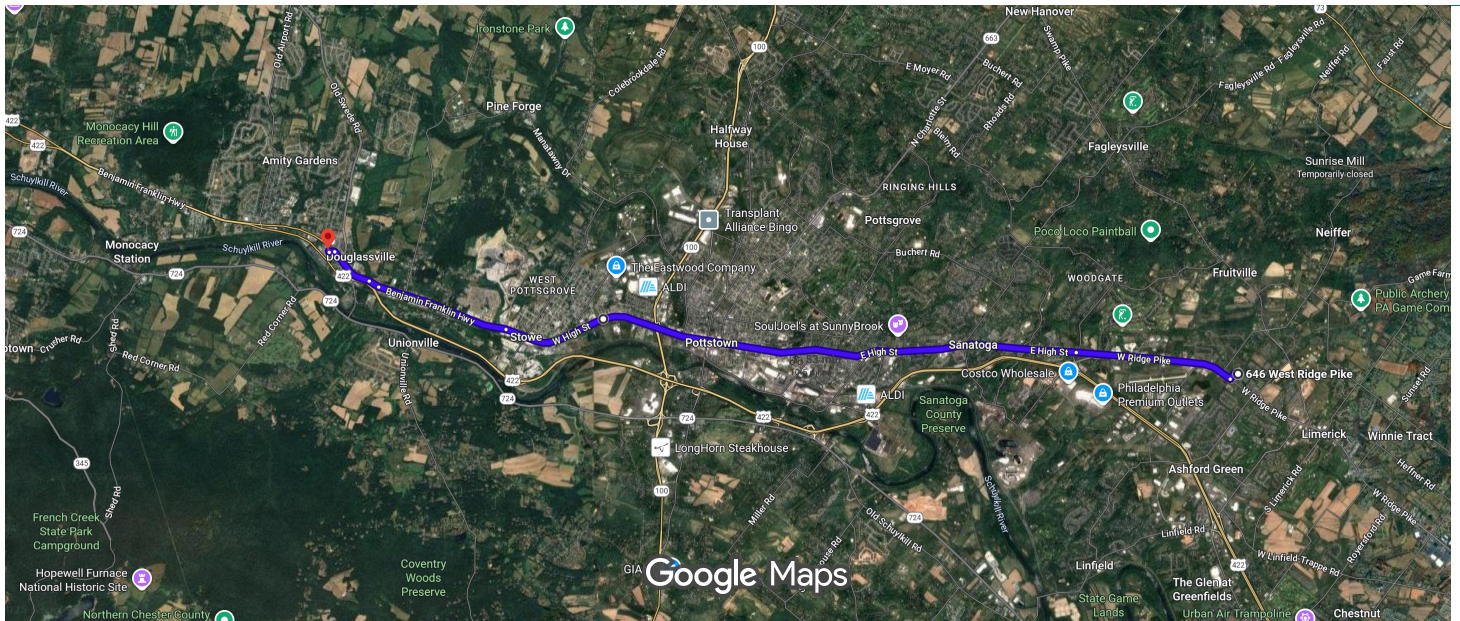

646 W Ridge Pike, Limerick, PA 19468 to Walk 11.1 Miles
10 Maplewood Dr, Douglassville, PA 19518

*W. Ridge Pike becomes E. High St. becomes W. High Street becomes
Benjamin Franklin Hwy (U.S. Route 422)*

646 W. Ridge Pike, Limerick, PA 19468 to 10 Maplewood Dr, Douglassville, PA 19518