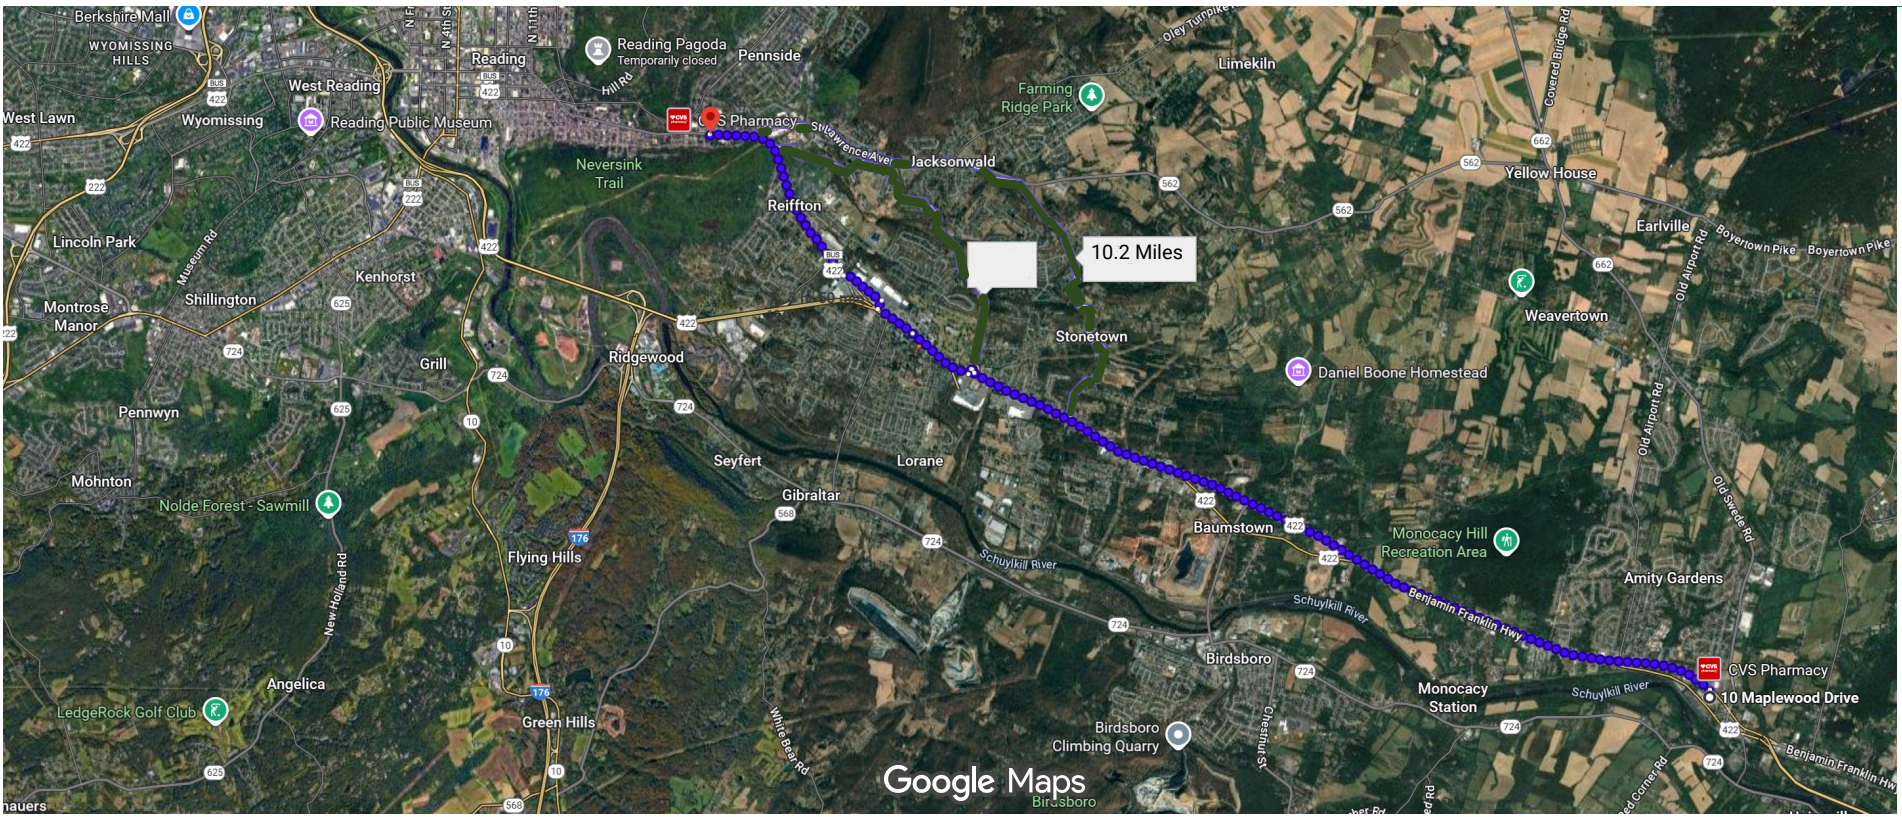

10 Maplewood Dr, Douglassville, PA 19518 to 2458 Perkiomen Avenue, Reading, PA 19606 Walk 10.2 Miles

Walk west on Benjamin Franklin Hwy (U.S. Route Business 422) a/k/a Perkiomen Avenue

10 Maplewood Dr. Douglassville, PA 19518 to 2458 Perkiomen Avenue, Reading, PA 19606