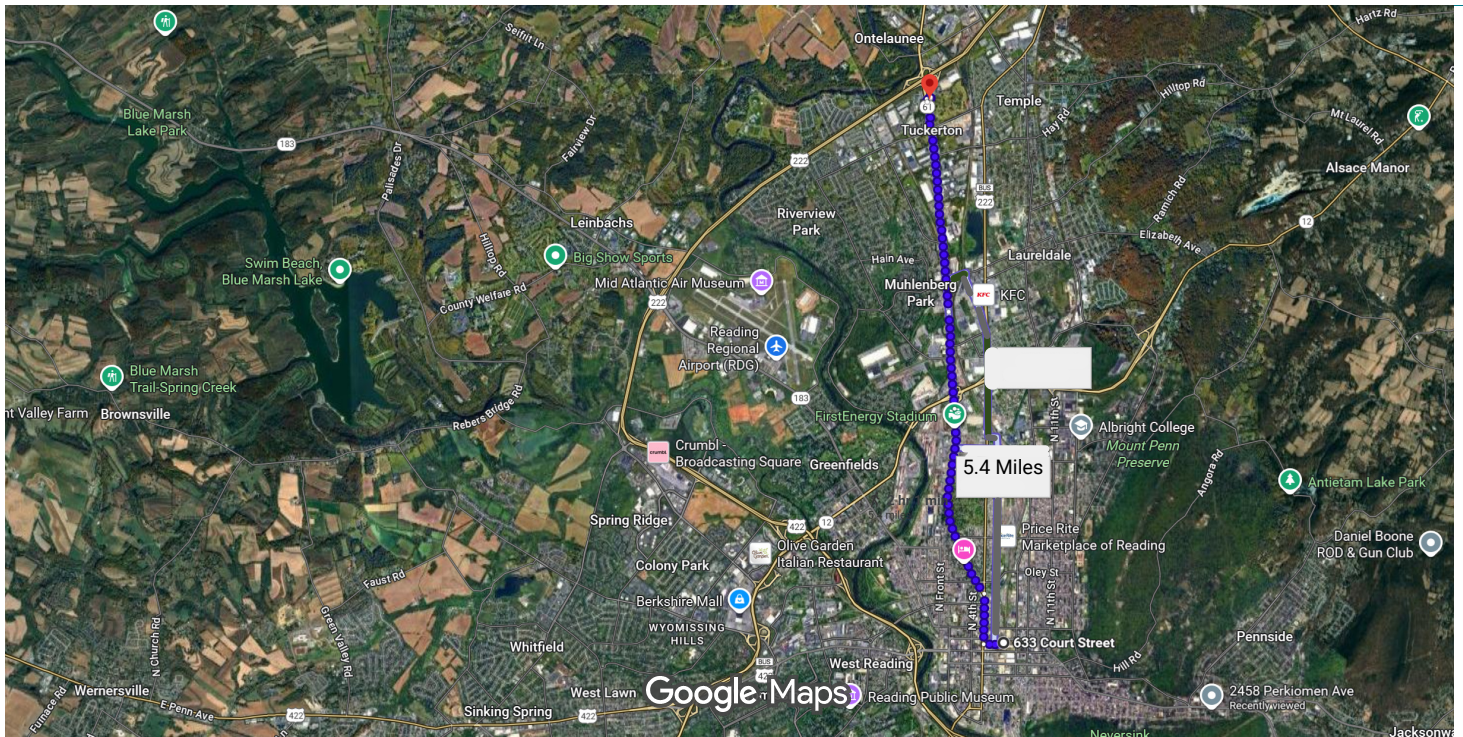

633 Court St, Reading, PA 19601 to 4643  
Pottsville Pike, Reading, PA 19605

Walk 5.4 Miles

*Walk 3 blocks on Court Street then make a right on N. 5th Street (Bus Route 222). In five Blocks make a slight Left on Centre Avenue (State Route 61). Centre Avenue becomes Pottsville Pike.*

633 Court St, Reading, PA 19601 to 4643 Pottsville Pike, Reading, PA 19605