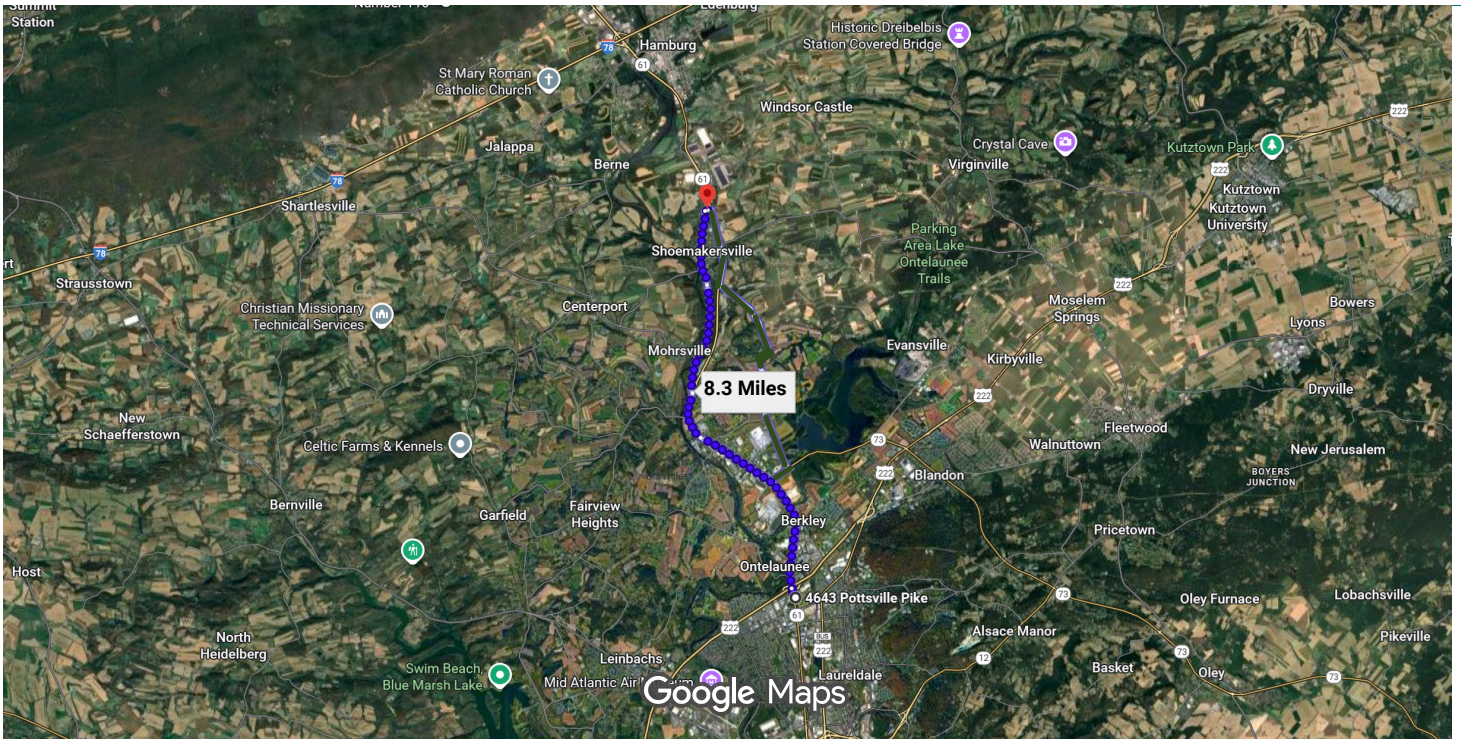

4643 Pottsville Pike, Reading, PA 19605 to  
11 Bellevue Ave, Shoemakersville, PA 19555

Walk 8.3 Miles

*Continue 8.3 Miles North on State Route 61 North*

4643 Pottsville Pike, Reading, PA 19605 to 11 Bellevue Ave, Shoemakersville, PA 19555