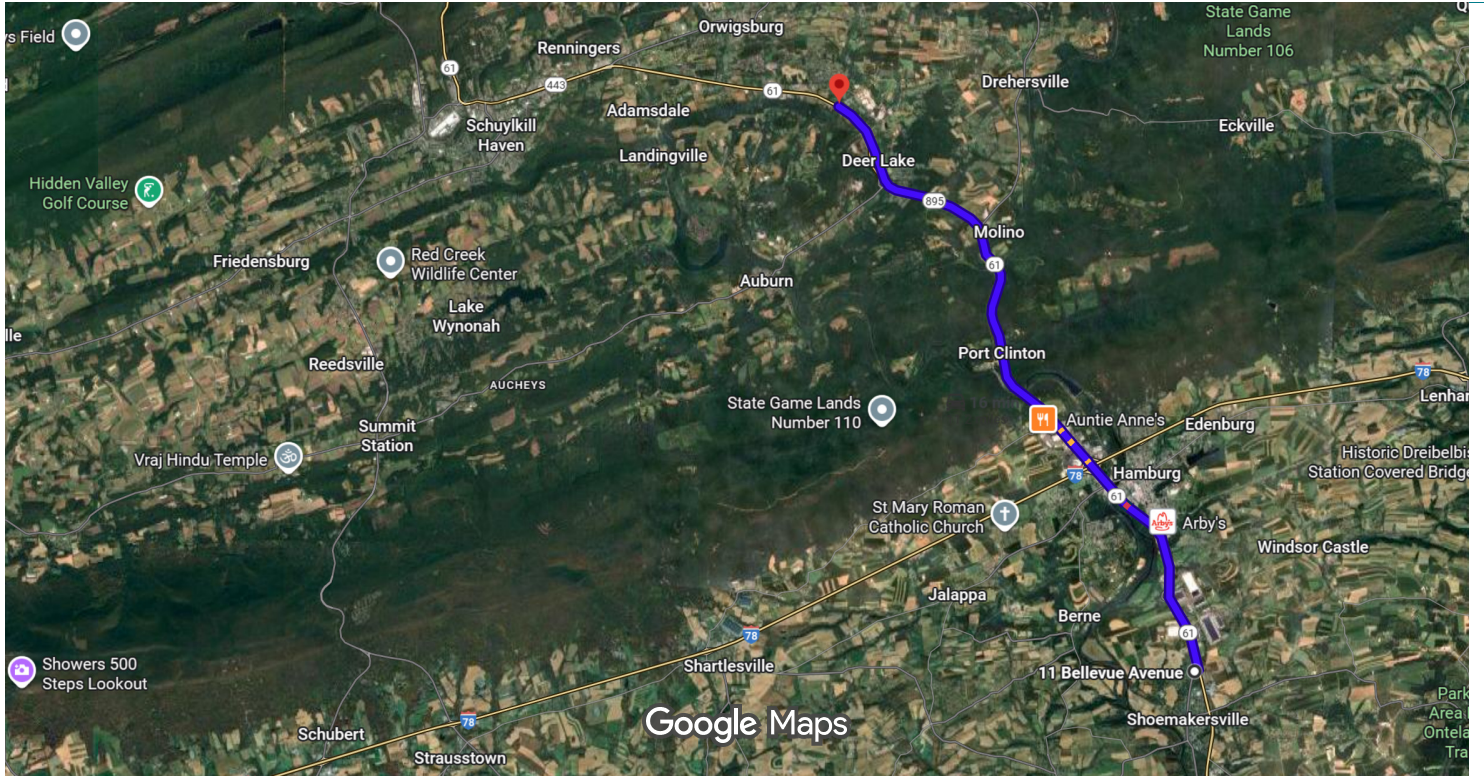

*Continue Walking North on Route 61 for (Pottsville Pike becomes Centre Turnpike)*

11 Bellevue Ave, Shoemakersville, PA 19555 to 1353 Centre Turnpike, Orwigsburg, PA 17961