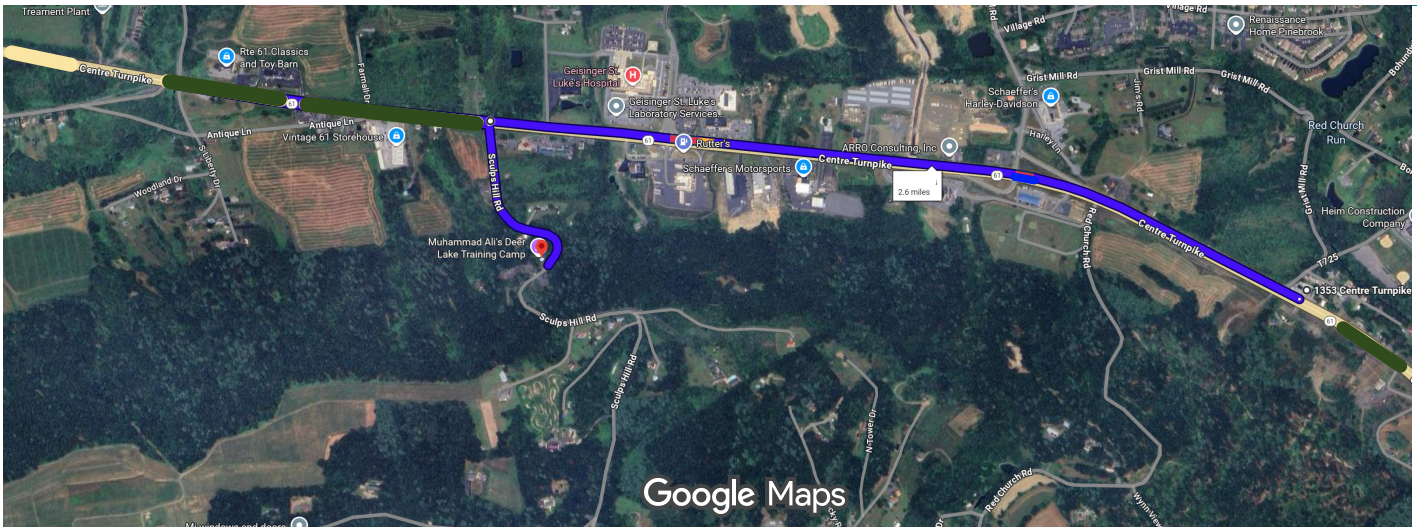

1353 Centre Turnpike, Orwigsburg, PA 17961 Walk 2.6 Miles
to 58 Sculps Hill Rd, Orwigsburg, PA 17961

*Continue 2.5 miles on Route 61 North (Centre Turnpike) and Make a Left on
Sculps Hill Road*

1353 Centre Turnpike, Orwigsburg, PA 17961 to 58 Sculps Hill Rd, Orwigsburg, PA 17961